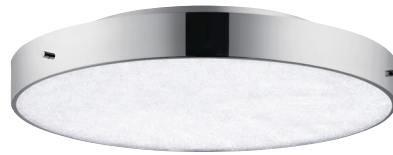

A | 83712

B | 84049

C | 83588

D | 83589

MODEL	COLLECTION	DESCRIPTION	FINISH	DIFFUSER	LED K	DELIVERED LUMENS	DIMMABLE	DIMENSIONS	
A	83712	Crystal Moon™	Flush Mount LED	Chrome	Clear Glass with Cubic Zirconia Crystals	3000K	1800	Yes	15.75"W x 3.25"H x 15.75"L
B	84049	Crystal Moon™	Flush Mount LED	Chrome	Clear Glass with Cubic Zirconia Crystals	3000K	900	Yes	11.75"W x 2.25"H
C	83588	Crystal Moon™	Flush Mount LED	Chrome	Clear Glass with Cubic Zirconia Crystals	3000K	2200	Yes	15.75"W x 3.25"H
D	83589	Crystal Moon™	Flush Mount LED	Chrome	Clear Glass with Cubic Zirconia Crystals	3000K	1500	Yes	19.75"W x 3.25"H